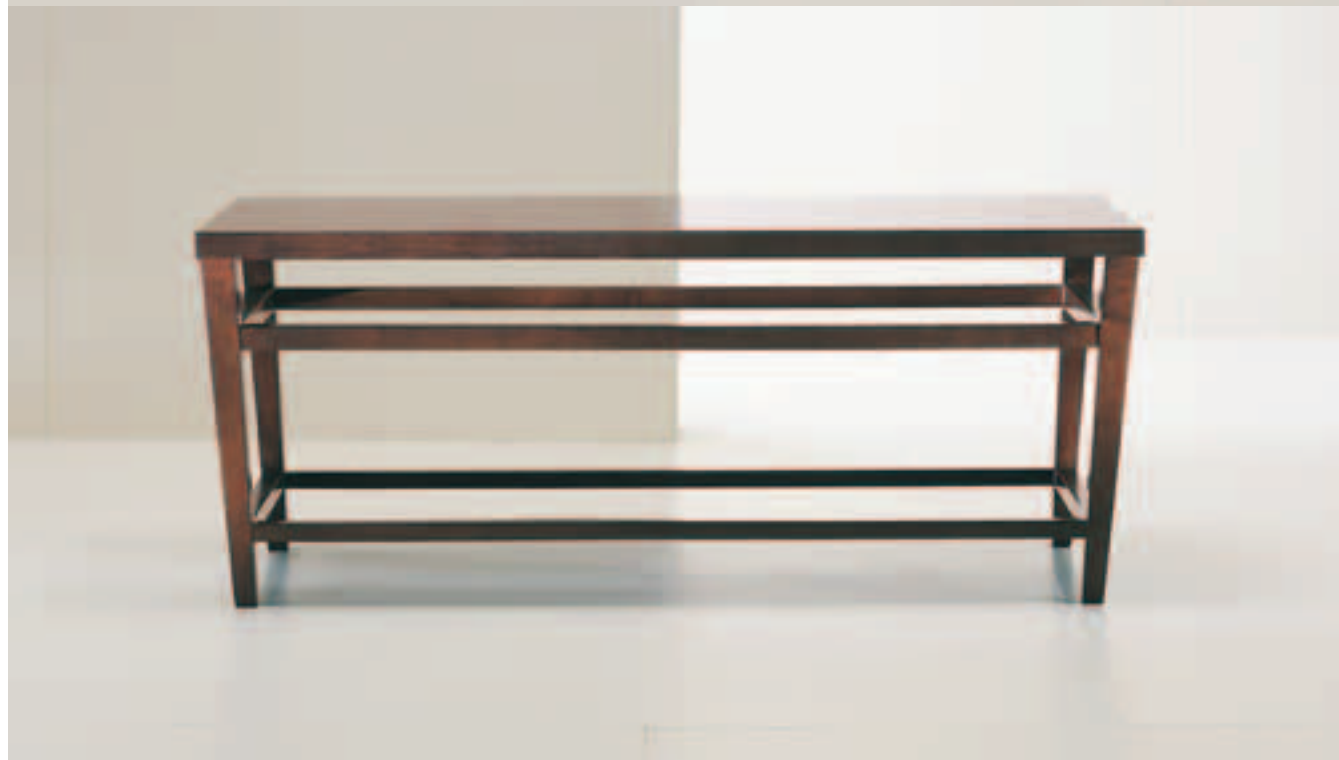

4 0 8 5 - 1 1 | Kenya Coffee Table 42 W x 20 D x 17 H in HBF 02 Medium Walnut finish